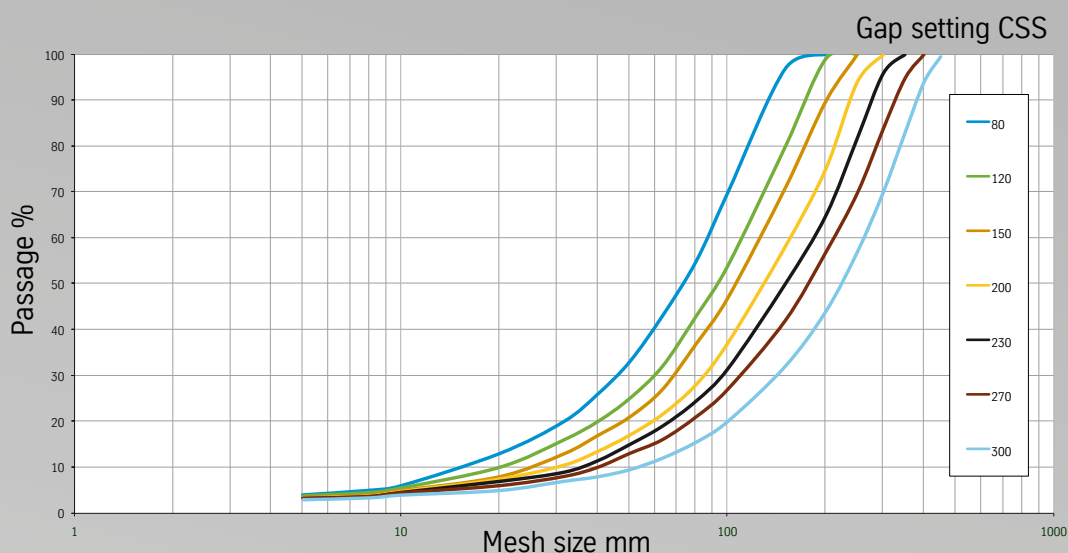

Single-Toggle Jaw Crushers

EBM - EB

Type	Opening mm x mm	Capacity (*) t/h	Gap mm	Motor kW	Weight kg
EBM 0907	900 x 600	100 / 180	080 / 150	75 / 110	14,000
EBM 1108	1,050 x 750	180 / 280	100 / 200	110 / 160	22,500
EBM 1209	1,200 x 900	200 / 350	100 / 225	132 / 200	27,000
EBM 1210	1,200 x 1,000	250 / 400	125 / 225	160 / 250	44,500
EBM 1510	1,500 x 1,000	300 / 500	125 / 250	200 / 280	50,500
EBM 1512	1,500 x 1,200	400 / 600	150 / 300	250 / 315	74,000
EB 1210 N	1,200 x 1,000	250 / 500	125 / 275	110 / 132	42,000
EB 1210 H	1,200 x 1,000	200 / 400	125 / 275	132 / 160	48,000
EB 1411 N	1,400 x 1,100	350 / 700	135 / 285	132 / 160	56,000
EB 1411 H	1,400 x 1,100	250 / 500	135 / 285	160 / 200	62,000
EB 1612 N	1,600 x 1,200	450 / 900	150 / 300	160 / 200	70,000
EB 1612 H	1,600 x 1,200	300 / 600	150 / 300	200 / 250	85,000
EB 1814 N	1,800 x 1,400	600 / 1,100	165 / 315	200 / 250	96,000
EB 1814 H	1,800 x 1,400	400 / 800	165 / 315	250 / 315	110,000
EB 2015 N	2,000 x 1,500	800 / 1,400	180 / 330	250 / 315	130,000
EB 2015 H	2,000 x 1,500	500 / 1,000	180 / 330	250 / 355	150,000

(*) depending on CSS and kind of material

ThyssenKrupp KH Mineral SAS

Parc Industriel Sud - ZI Neuwald
1, rue René François Jolly
B.P. 70537

F-57205 Sarreguemines

Tél. (33) 03 87 98 73 73 - Fax (33) 03 87 98 89 18 ou (33) 03 87 95 40 73

Email : contact@khmineral.com

Internet : www.khmineral.com